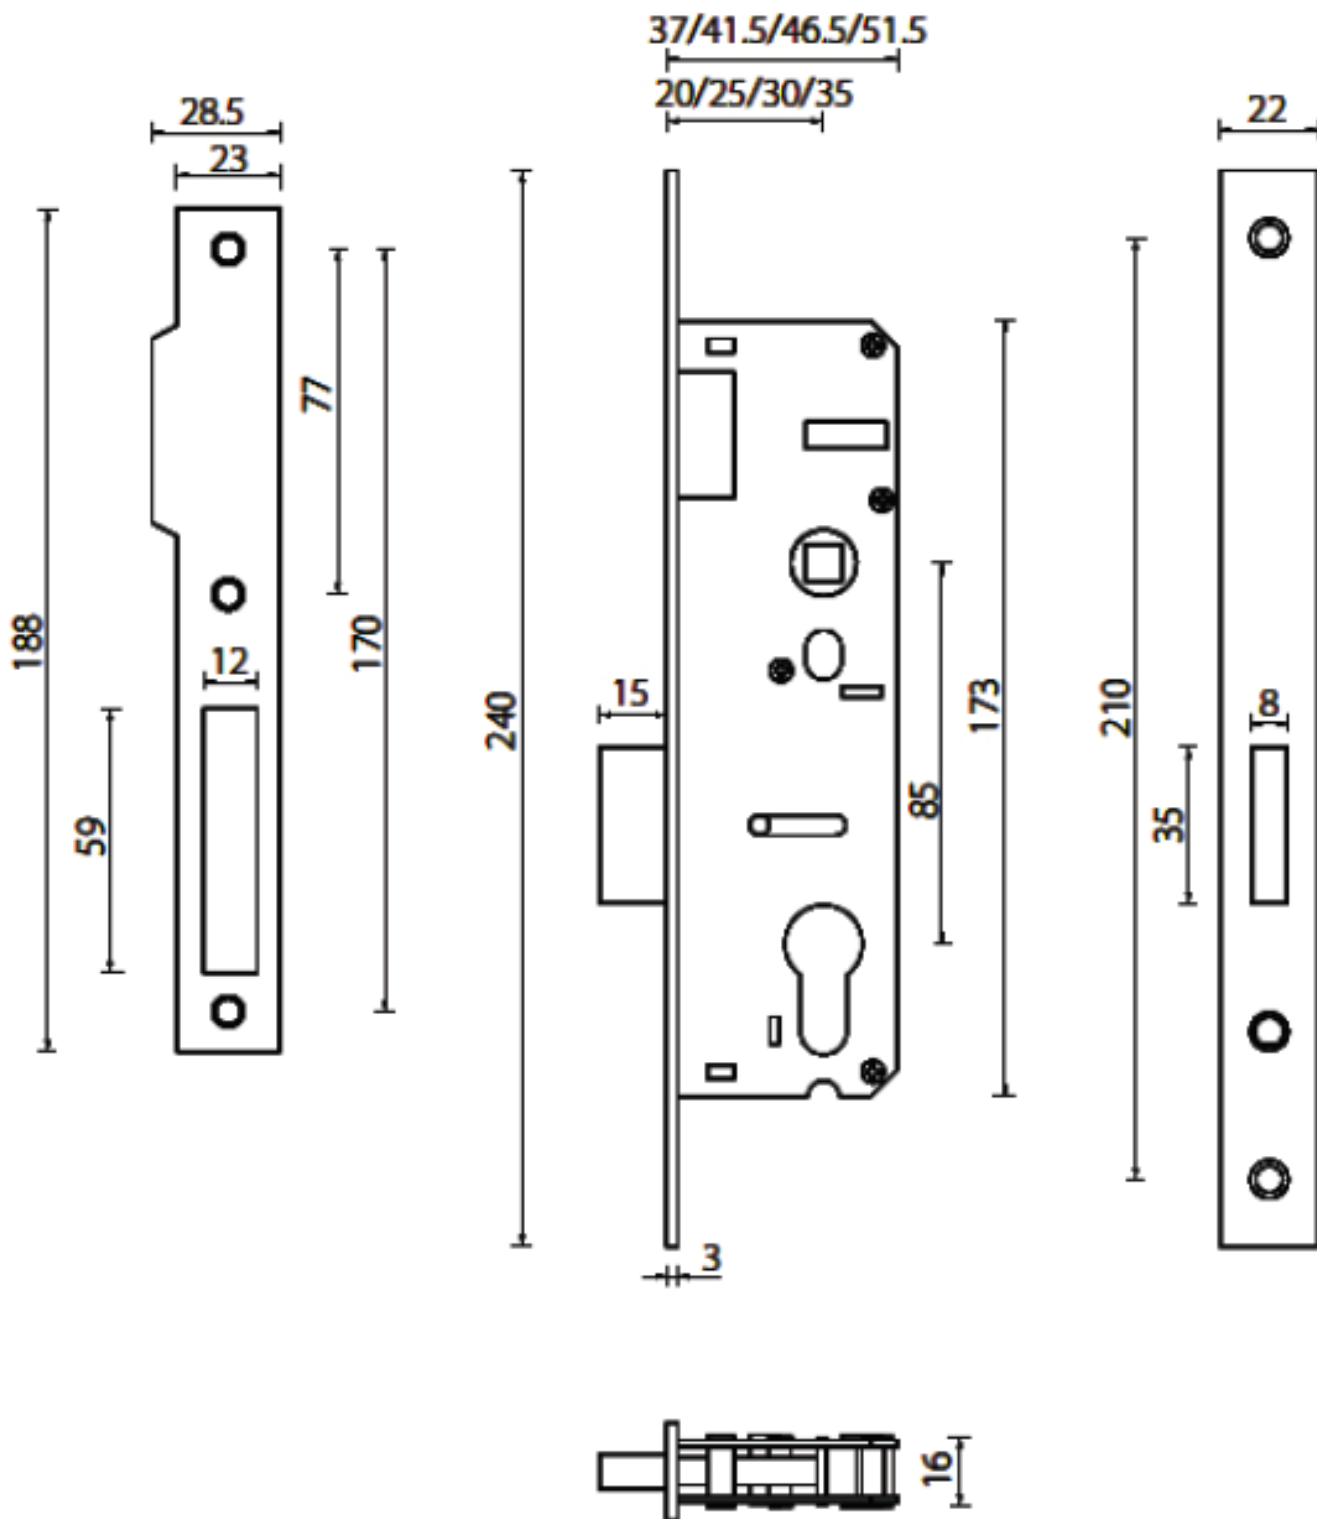

# DIMENSIONAL TEMPLATE

Product Type : Mortise Narrow Stile Dead Lock

Product Code : AA5104 2085, 2585, 3085, 3585

Drawing not to Scale